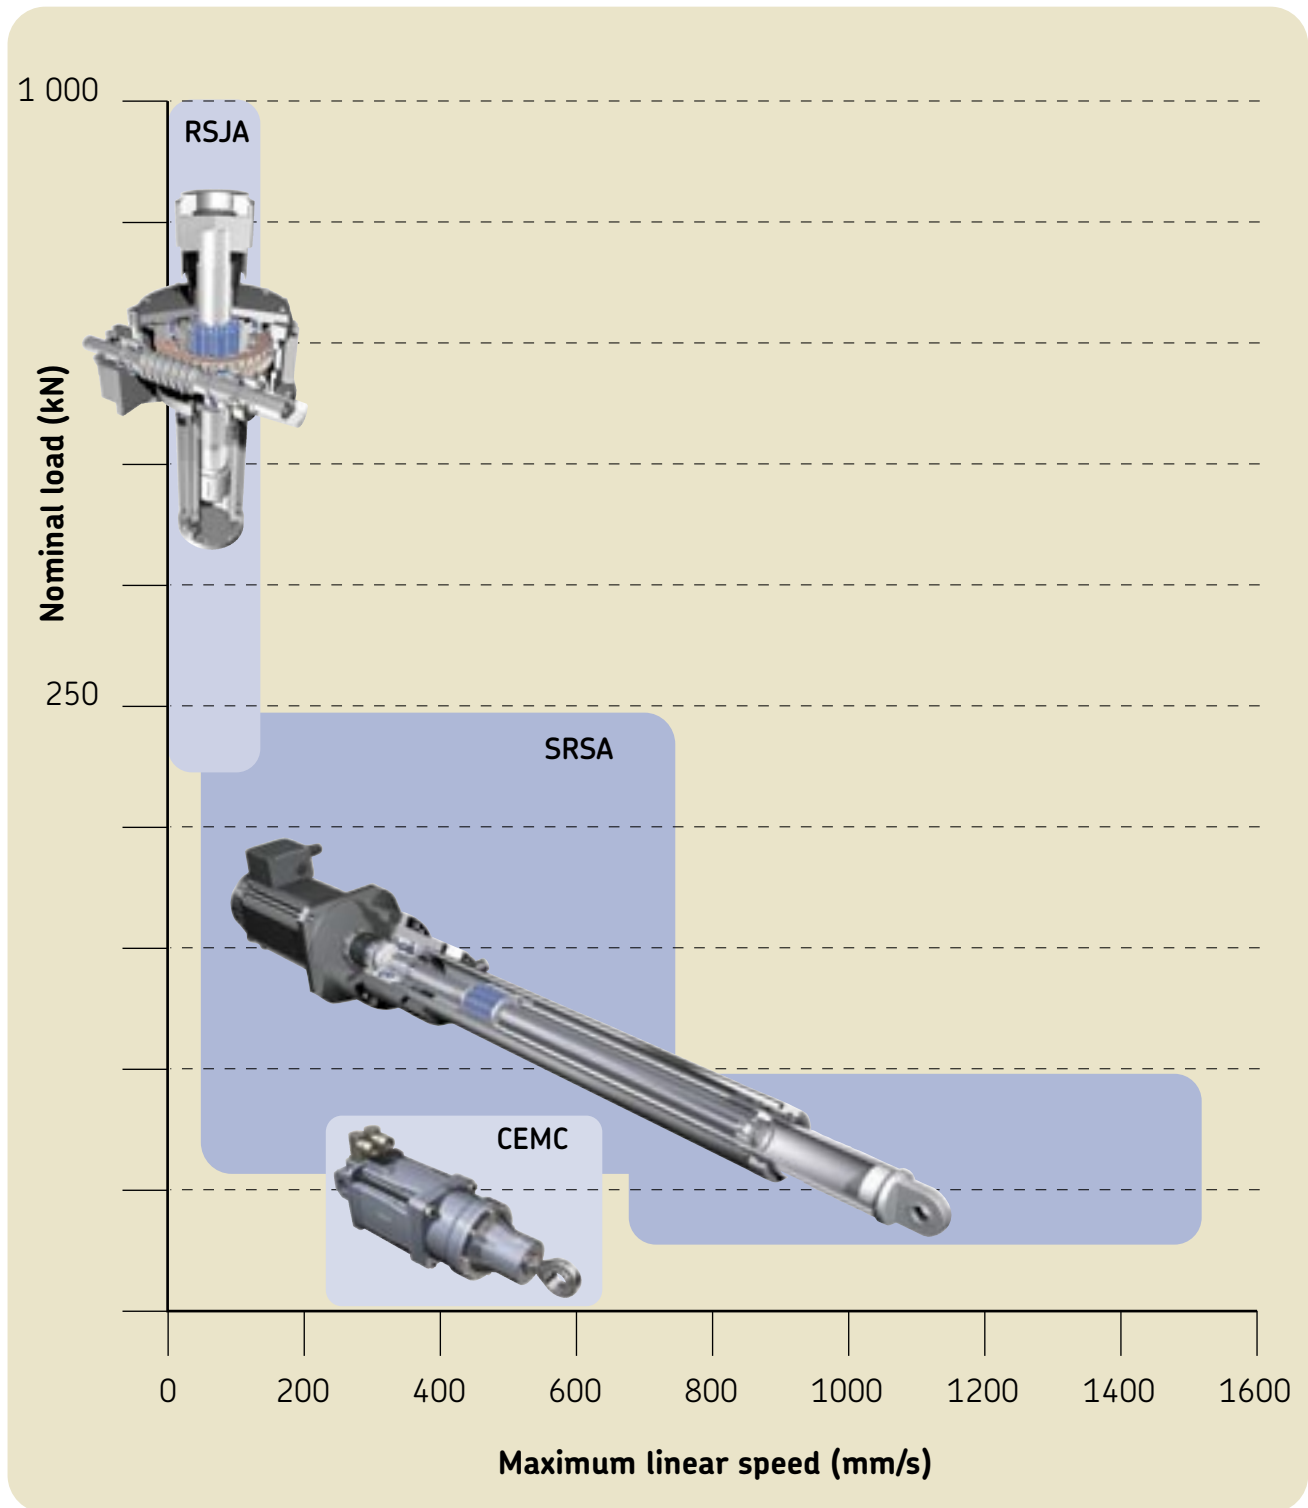

Three ranges to meet your requirements

- RSJA : jack actuator
- SRSA : modular cylinder
- CEMC : compact cylinder